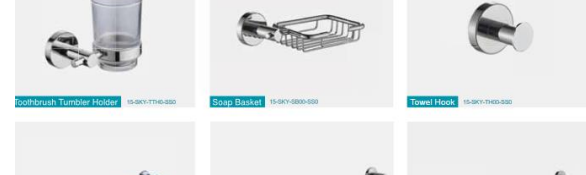

- MODERN DESIGN
- EASY TO INSTALL
- ELEGANT
- DURABLE
- VERSATILE

**Bodie Black**

**ZENNA BLACK**

- MODERN DESIGN
- EASY TO INSTALL
- ELEGANT
- DURABLE
- VERSATILE

**Bodie Steel**

**SKYE POLISHED**

- EASY TO INSTALL
- NON-CORROSIVE
- DURABLE
- VERSATILE
- STAINLESS STEEL