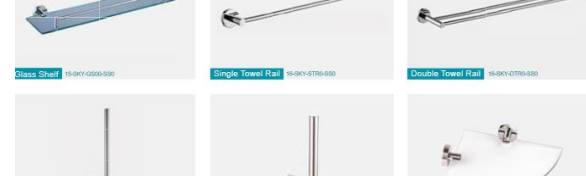

- MODERN DESIGN
- EASY TO INSTALL
- ELEGANT
- DURABLE
- VERSATILE

**Bodie Black**

**ZENNA BLACK**

- MODERN DESIGN
- EASY TO INSTALL
- ELEGANT
- DURABLE
- VERSATILE

**Bodie Steel**

**SKYE POLISHED**

- EASY TO INSTALL
- NON-CORROSIVE
- DURABLE
- VERSATILE
- STAINLESS STEEL