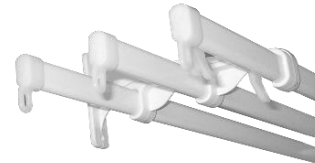

## Tradewinds Range of Curtain Rails & Accessories

Rails can be Powder Coated to Your Specified Colour. Brackets can be Upgraded to Any of the Below.

Economy "C" Track - Single

Economy "C" Track - Double