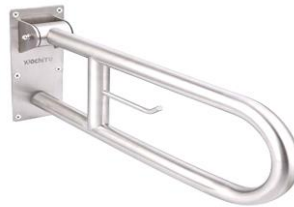

# Assisted Bathroom

Tradewinds Range of Grab Rails for Assisted Bathrooms  
Grade 304 Stainless Steel, 32mm Tubing. Brushed or Polished. Contact Us for Full  
Range If Required.

Cistern Grab Rail

Straight Grab Rail

Dogleg Grab Rail - 2  
Flanges

Fold-up Hinge Grab Rail

Toilet Side Grab Rail

Fold-up Rail with Toilet Roll  
Holder

Dogleg Grab Rail - 3 Flanges