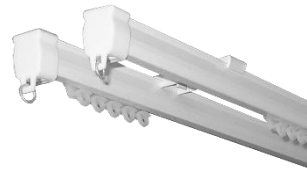

## Tradewinds Range of Curtain Rails & Accessories

Rails can be Powder Coated to Your Specified Colour. Brackets can be Upgraded to Any of the Below.

Economy "C" Track - Single

Economy "C" Track - Double

Economy "C" Track - Triple

Runner Track - Single

Runner Track - Double

Emperor Rail

Supreme Track - Triple